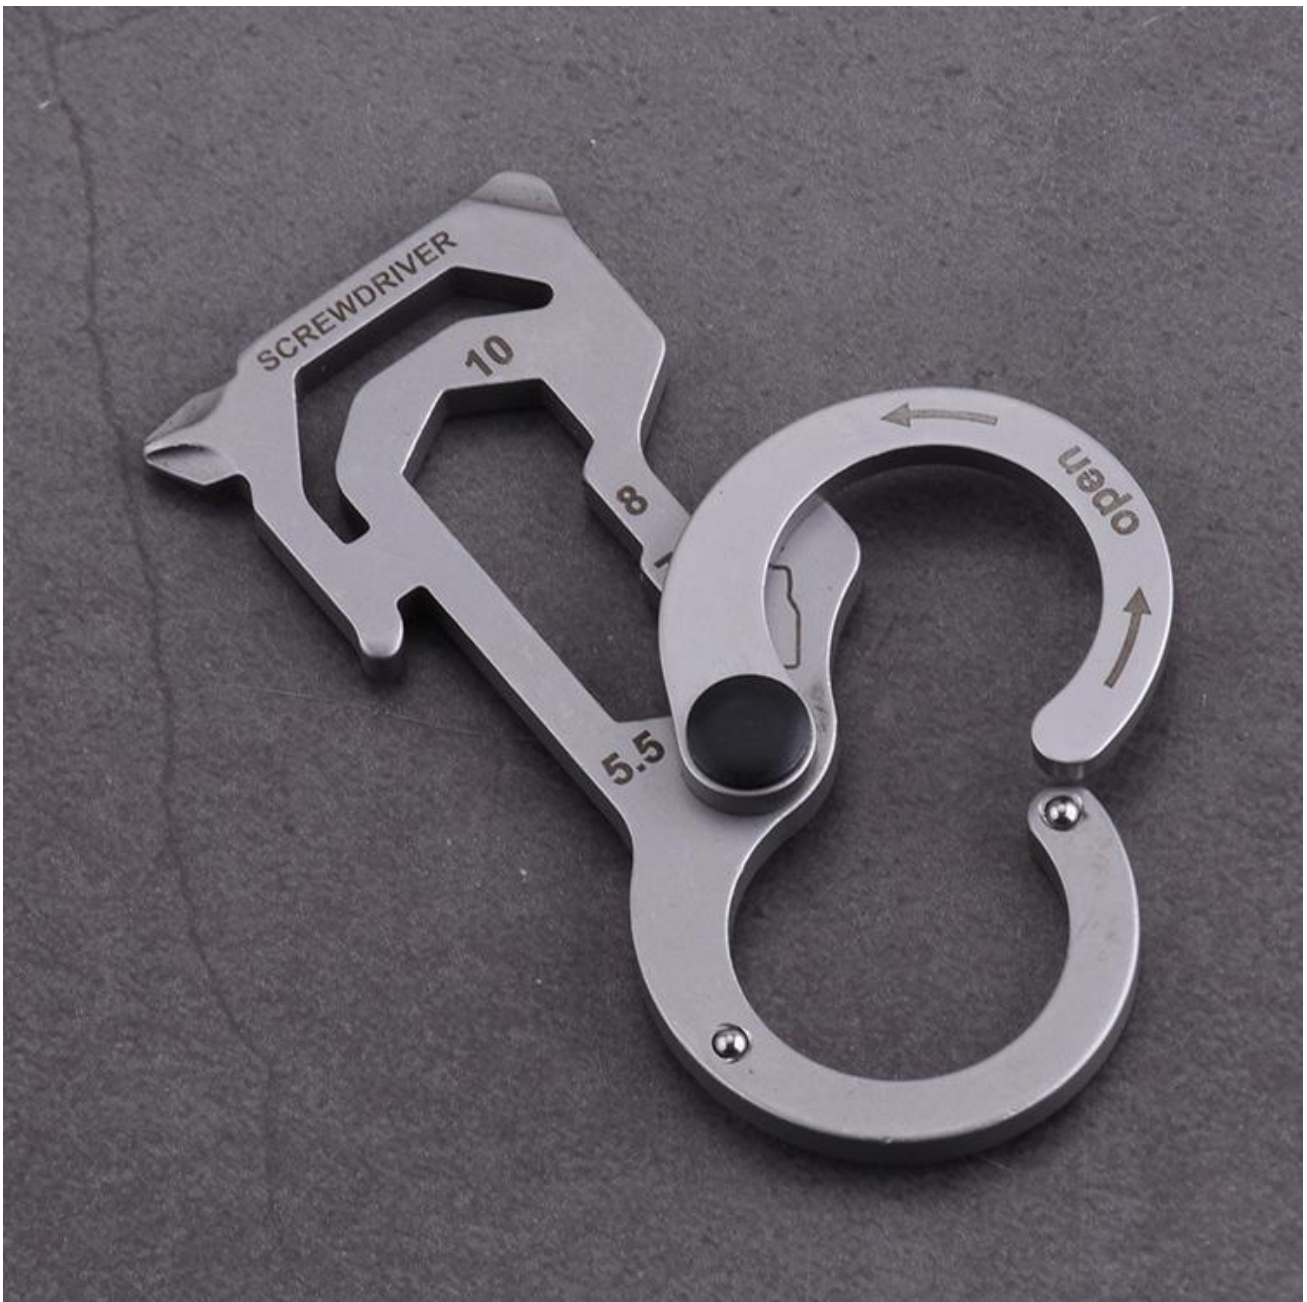

## The Pinnacle Pocket Tool: HF-GHK001 EDC Lifesaver

In the bustling world of everyday carry (EDC) tools, versatility and practicality are king. The [HF-GHK001 EDC Tool](#) is Shieldon's testament to this principle, merging the essential functions you need into one sleek, anodized aluminum body. Known for their commitment to quality and innovative design, Shieldon's OEM 5 In 1 EDC Tool is the epitome of form meeting function, offering a simplistic yet comprehensive solution to daily challenges.

The HF-GHK001 EDC Tool - A Detailed Overview

Introducing Sheldon's OEM 5 In 1 EDC Tool, the HF-GHK001. This tool is the quintessential gadget for the modern go-getter. Crafted with precision and designed for efficiency, it is the ultimate sidekick for the urban adventurer, savvy craftsman, and every individual in between.

## Key Features of the HF-GHK001

**Main Body Material:** The foundation of the HF-GHK001 is robust 420-grade stainless steel, renowned for its durability and resistance to wear and corrosion.

**Dimensions and Weight:** With a closed length of a mere 67mm (2.64") and a total thickness of 10mm (0.39"), this tool is the epitome of portability. Weighing in at only 31g (1.09 oz), it is designed to be imperceptible in your pocket yet substantial when in use.

For example, a key chain might have an attached bottle opener, which is practical, but it could also double as a quirky piece that showcases one's interests or sense

of humor. A watch is another great example, serving the essential function of telling time while also being an accessory that reflects one' s personal style.