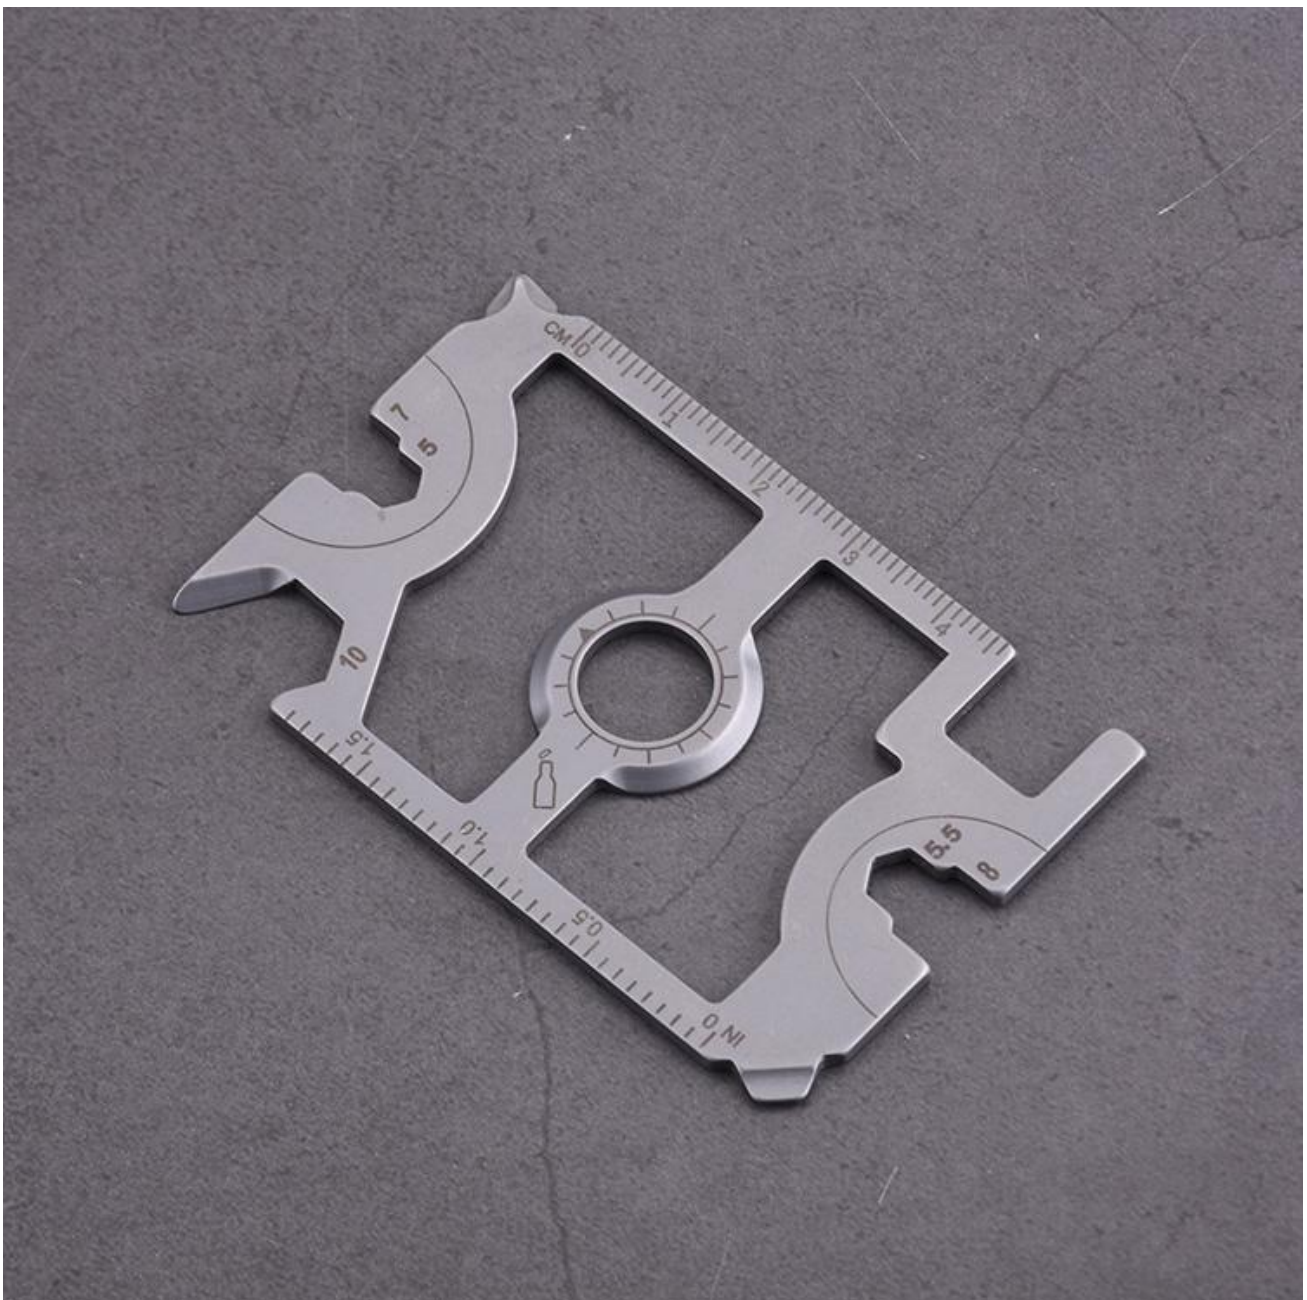

The Versatile Virtuoso: Sheldon's OEM 8 In 1 EDC Tool HF-GHK019S-SB – The Pocket-Sized Problem Solver

In today's fast-paced world, efficiency isn't just a luxury; it's a necessity. The [OEM 8 In 1 EDC Tool](#) HF-GHK019S-SB from Sheldon is a testament to the power of compact versatility, a testament to the idea that big things come in small packages. This purchasing description will not only explore the multifaceted nature of the HF-GHK019S-SB, but also its potential to streamline your day-to-day life in a thousand different ways.

Introducing the HF-GHK019S-SB EDC Tool

The HF-GHK019S-SB is an embodiment of Sheldon's commitment to excellence. With eight functions packed into a sleek, pocket-sized design, Sheldon has meticulously engineered a tool that confronts daily challenges with ease and agility. This EDC tool isn't just about carrying less; it's about doing more, with more style and sophistication than ever before.

Detailed Product Specifications

Main Body Material: Utilizing 420-grade stainless steel, the HF-GHK019S-SB is built for durability. Its resistance to corrosion and abrasion ensures that this tool remains by your side, ready for action, even in the most demanding situations.

Dimensions and Weight: The tool measures an impressive 70mm (2.76") in closed length, with a slender total thickness of just 2mm (0.08"), making it inconspicuous when slipped into a pocket or hung on a keychain. At a featherlight 23g (0.81 oz), it's so light you'll forget it's there—until you need it.