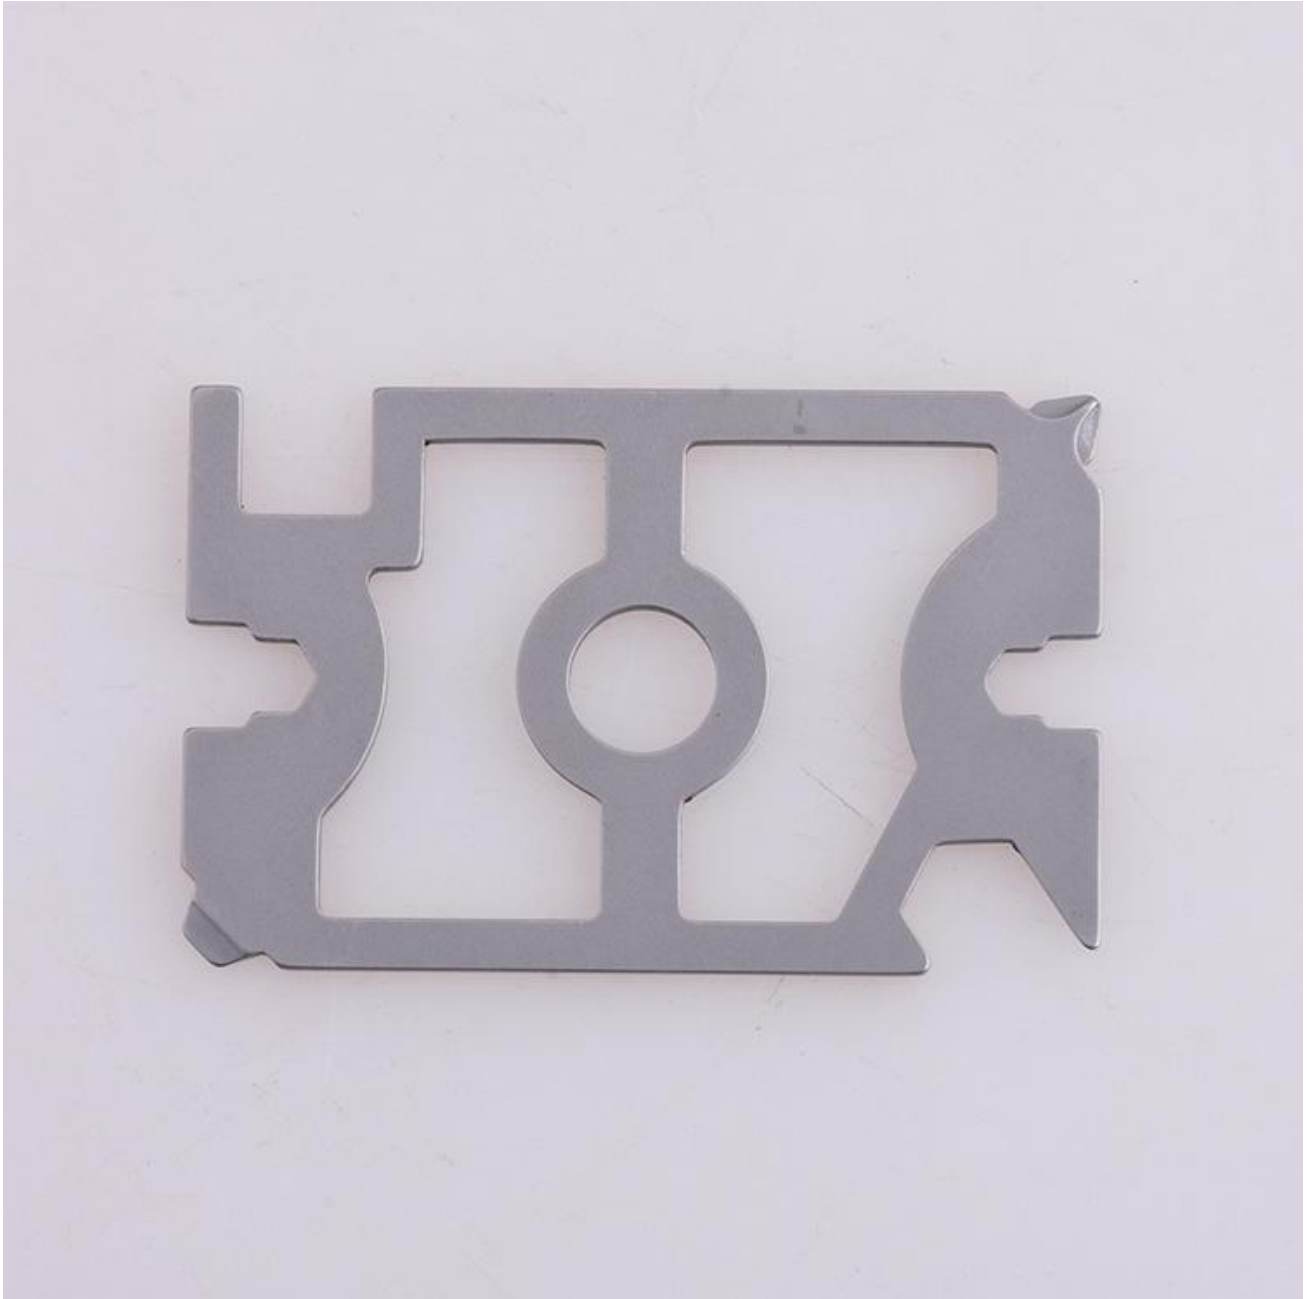

Defining Portable EDC

Portable EDC items are typically small, lightweight, and easy to carry in your pocket, on a belt, or in a bag. The premise is simple: if it's something you use every day and can't leave home without, it's part of your EDC. These items generally fall into categories such as tools, gadgets, wallets, keys, notebooks, pens, watches, and personal defense items.

The Multifaceted World of EDC