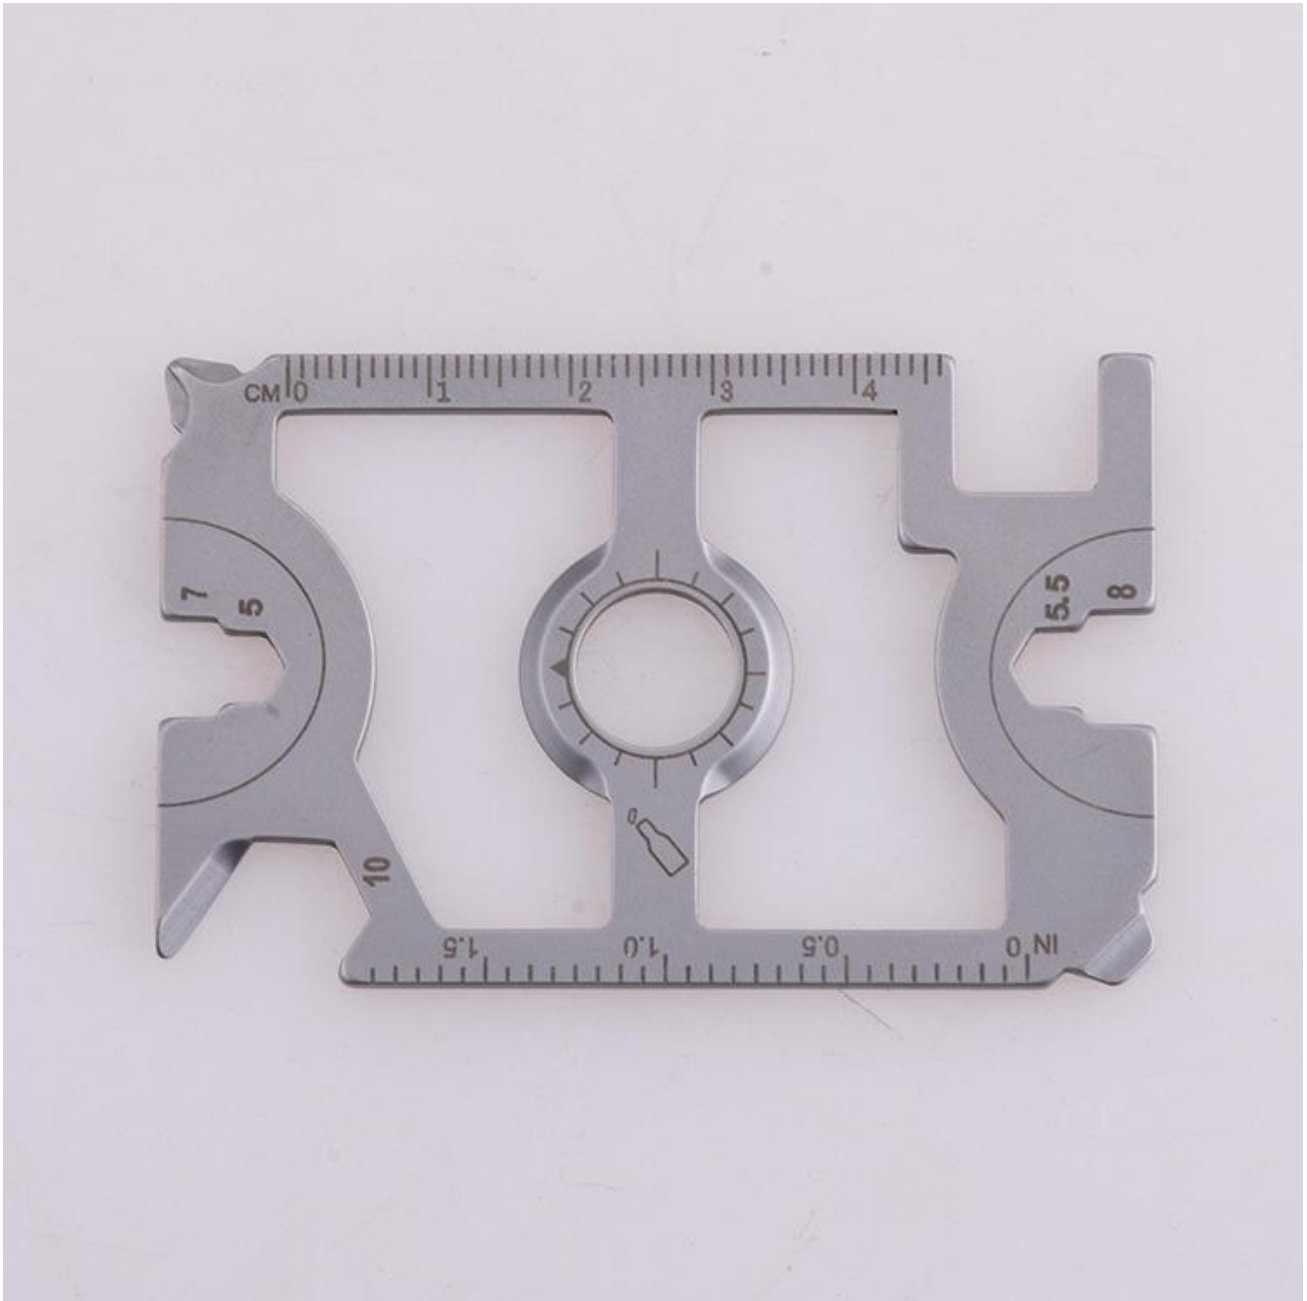

Every function of the HF-GHK019S-SB has been crafted with intention. As a box cutter, it slices through tape and cardboard cleanly, minimizing the frustration of opening shipments. The bottle opener and phone holder lend themselves to moments of relaxation, while the integration of a protractor and ruler address the needs of precision and craftsmanship. The hexagon wrench and screwdrivers support quick technical fixes, helping maintain a myriad of devices and machinery.

Designed for the Demands of Daily Life

Shieldon understands that real life doesn't happen in a vacuum. The daily grind throws a variety of tasks our way, and the HF-GHK019S-SB is ready for all of them. Its slim