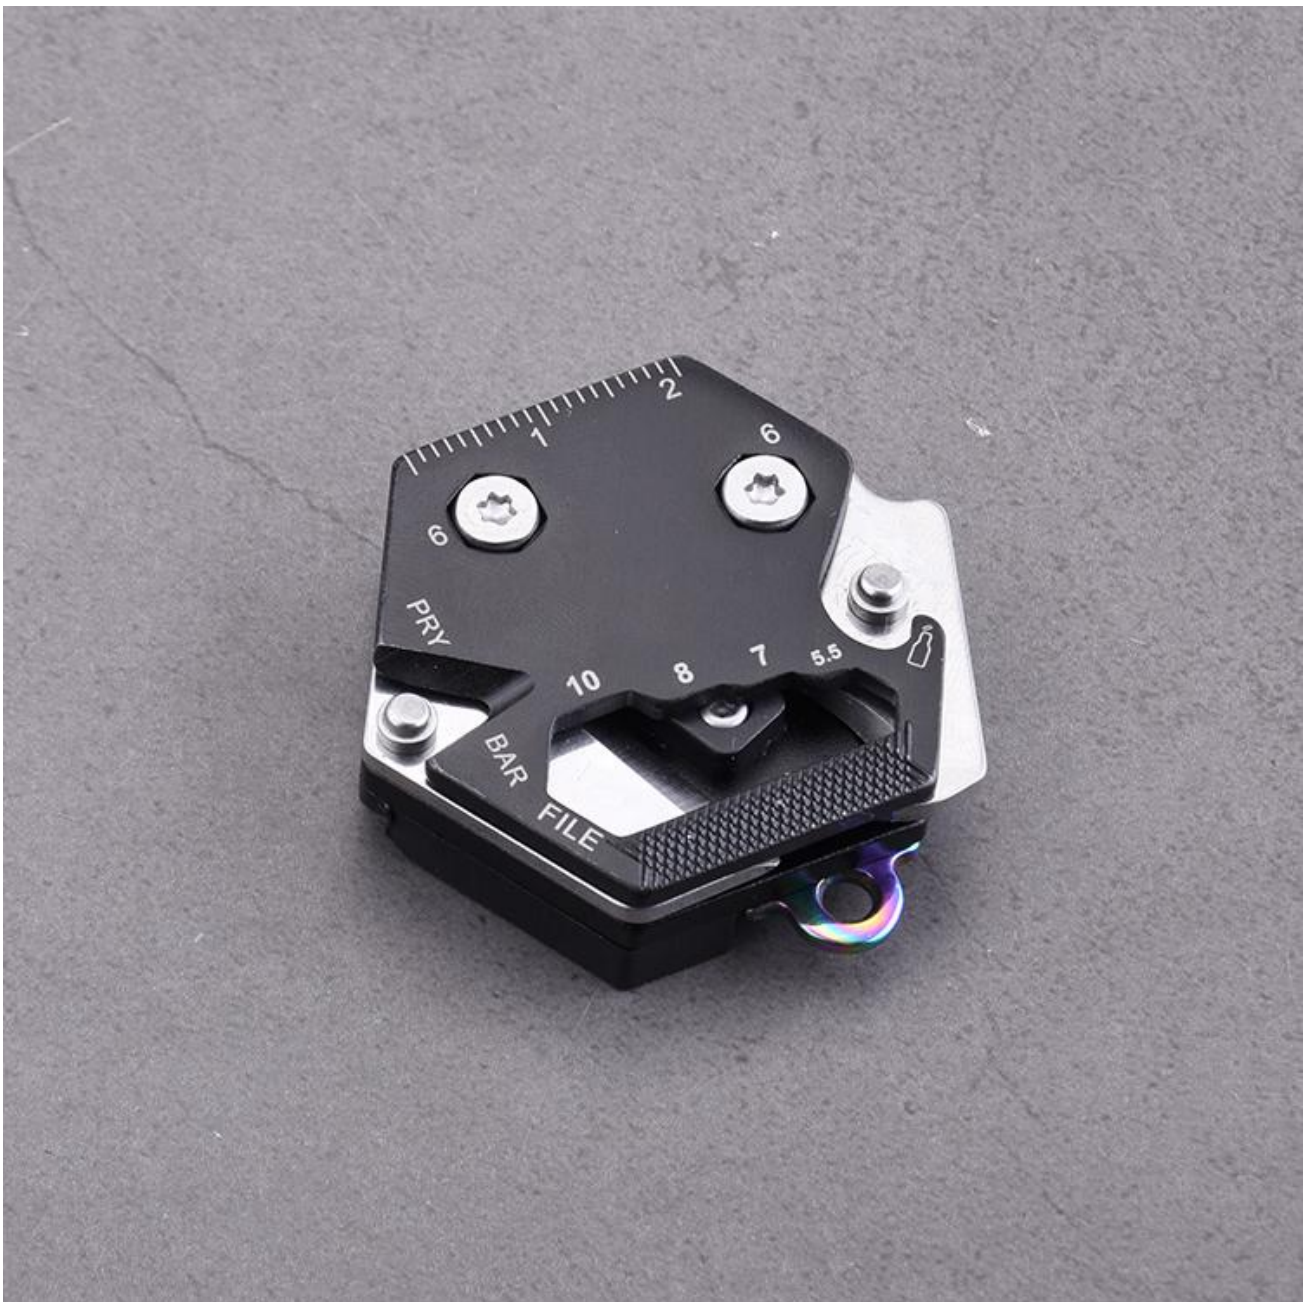

## The Hexagon Hub: JQ-0303's Compact Versatility for Everyday Solutions

In the world of [Everyday Carry \(EDC\)](#), versatility and portability reign supreme. Sheldon's latest offering, the JQ-0303, encapsulates these principles in a 17-in-1 hexagon-shaped multi-tool that's about to become an indispensable part of your customers' daily lives. This purchasing description will not only delineate the specifications of the JQ-0303 but also highlight its potential to become a top-selling item in your inventory.

Item NO. : JQ-0303

The JQ-0303, a compact and efficient tool from Sheldon, is designed to meet a variety of needs in a multitude of environments. Whether your customers are DIY enthusiasts, outdoor adventurers, or anyone in need of a handy utility tool, the JQ-0303 is their solution.

### Compact Craftsmanship

The JQ-0303 is meticulously crafted with 2Cr13 stainless steel, renowned for its strength and corrosion resistance. With a length of just 1.73 inches and a width of 1.69 inches, it is a model of compact efficiency. Despite its small size, the 0.54-inch thickness provides a sturdy, ergonomic grip, ensuring the tool feels substantial and reliable in hand.

### 17 Functions, One EDC Masterpiece

With 17 built-in features, the JQ-0303 is a multifaceted tool geared towards practicality and convenience:

1. **Rope Cutter:** Slice through cords and ropes with ease.
2. **Knife:** A sharp edge for general cutting tasks.
3. **Key Hole:** Attach it to a key ring for easy access.
4. **0-2cm Ruler:** Handy for quick measurements on the go.
5. **Bottle Opener:** Refreshment access made simple.
6. **Pry Bar:** Leveraging strength in a compact form.
7. **Flat Screwdriver:** Tighten or loosen screws in a pinch.
8. **Large Phillips Screwdriver:** Versatile for a range of larger screws.