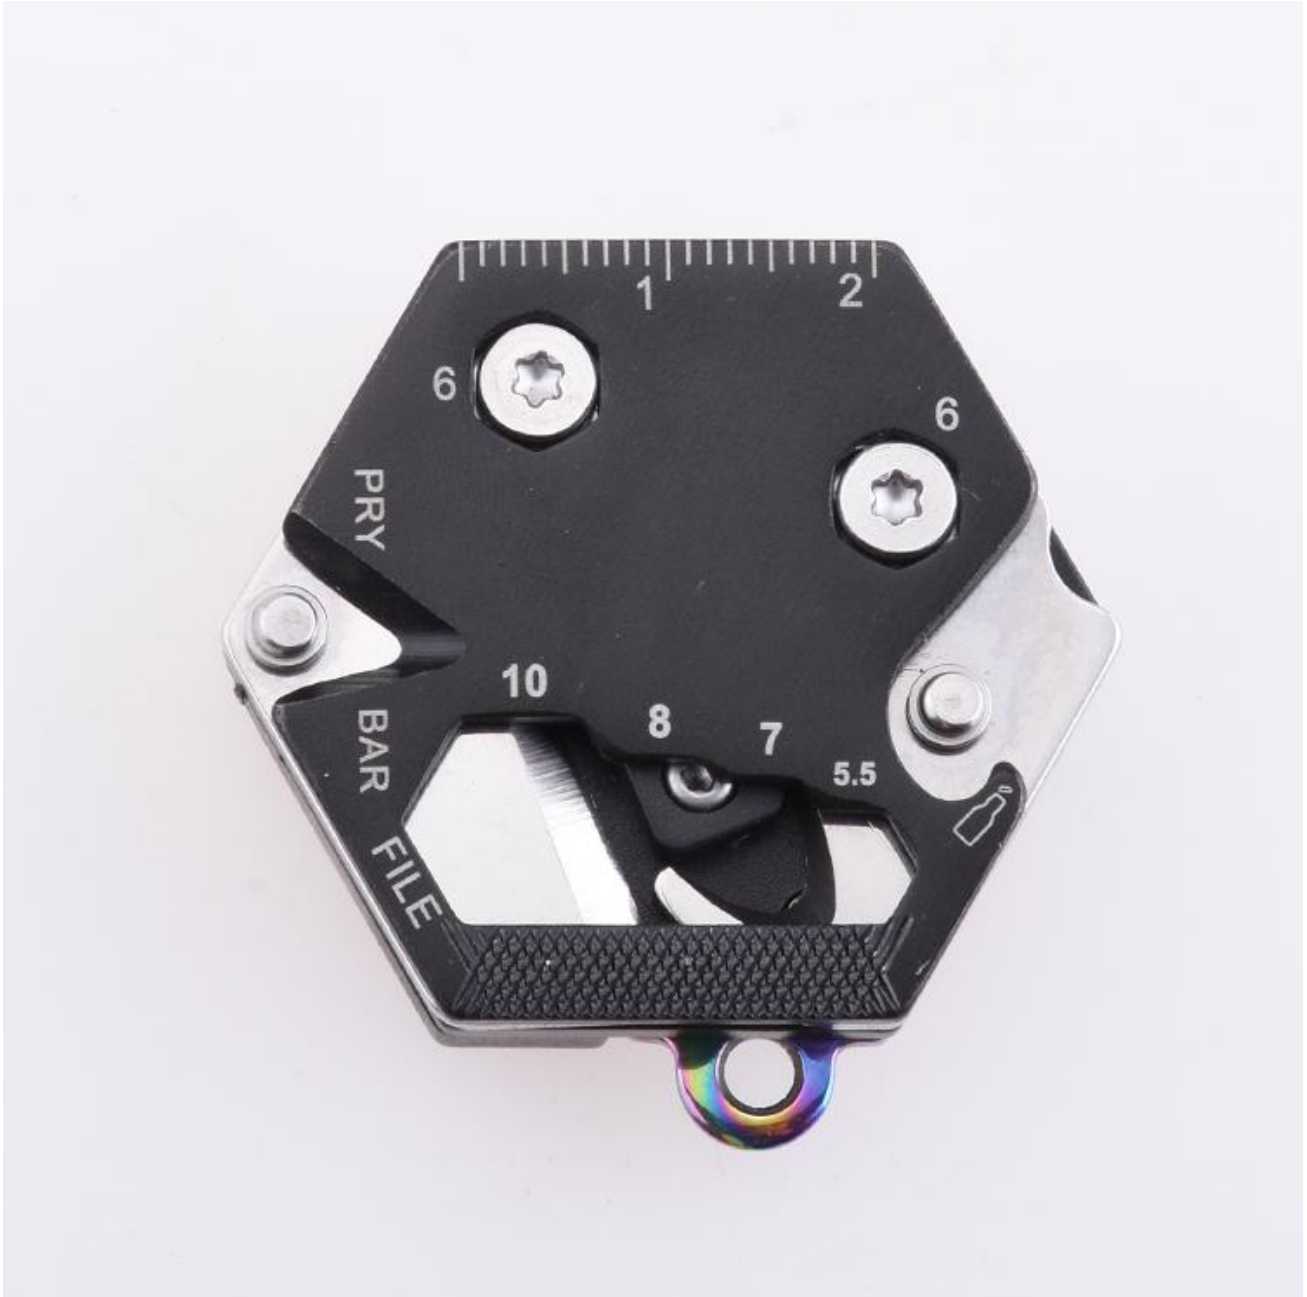

The Bottom Line

Portable EDCs are not just about being ready for the day's challenges; they're also about enjoying the moments, unwinding, and managing stress. They remind us that taking time to play is not just for kids—it's a fundamental part of adult well-being too. So next time you reach for your [EDC](#), remember it's not just a tool—it's a toy, a moment of zen, and a subtle companion in your journey toward a stress-free day.

Incorporating playful EDC items into your daily carry can indeed offer a surprising and delightful method of stress relief. The next time you experience the weight of